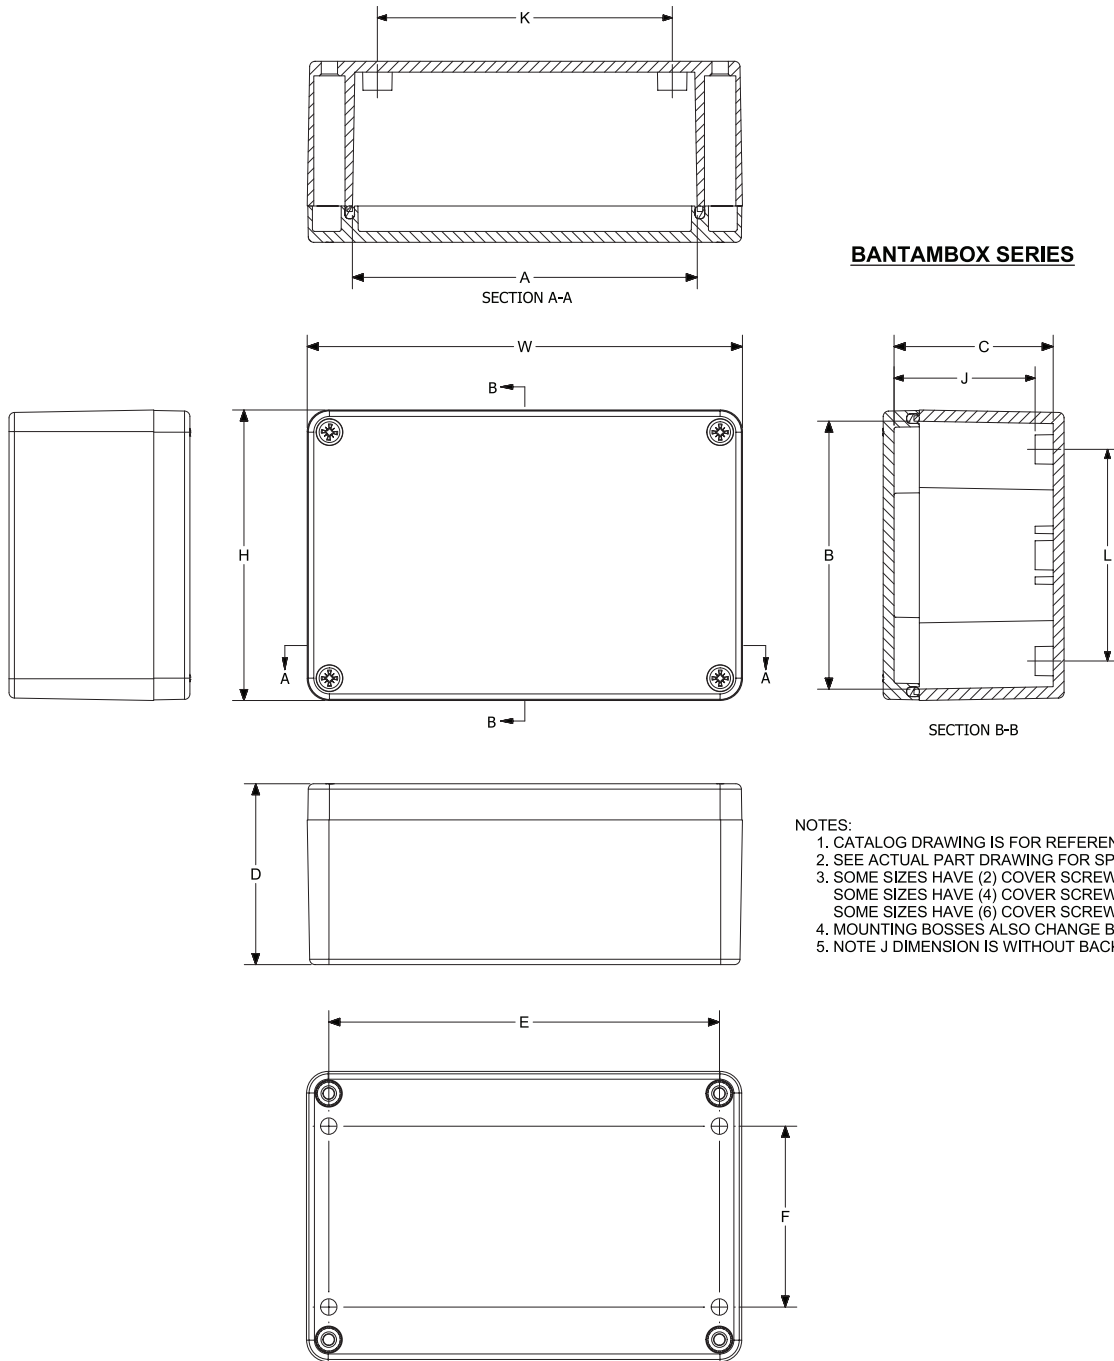

TECHNICAL DRAWINGS

BANTAMBOX SERIES

- NOTES:
1. CATALOG DRAWING IS FOR REFERENCE ONLY
 2. SEE ACTUAL PART DRAWING FOR SPECIFIC DESIGN
 3. SOME SIZES HAVE (2) COVER SCREWS;
SOME SIZES HAVE (4) COVER SCREWS;
SOME SIZES HAVE (6) COVER SCREWS
 4. MOUNTING BOSSES ALSO CHANGE BETWEEN PARTS
 5. NOTE J DIMENSION IS WITHOUT BACK PANEL INSTALLED