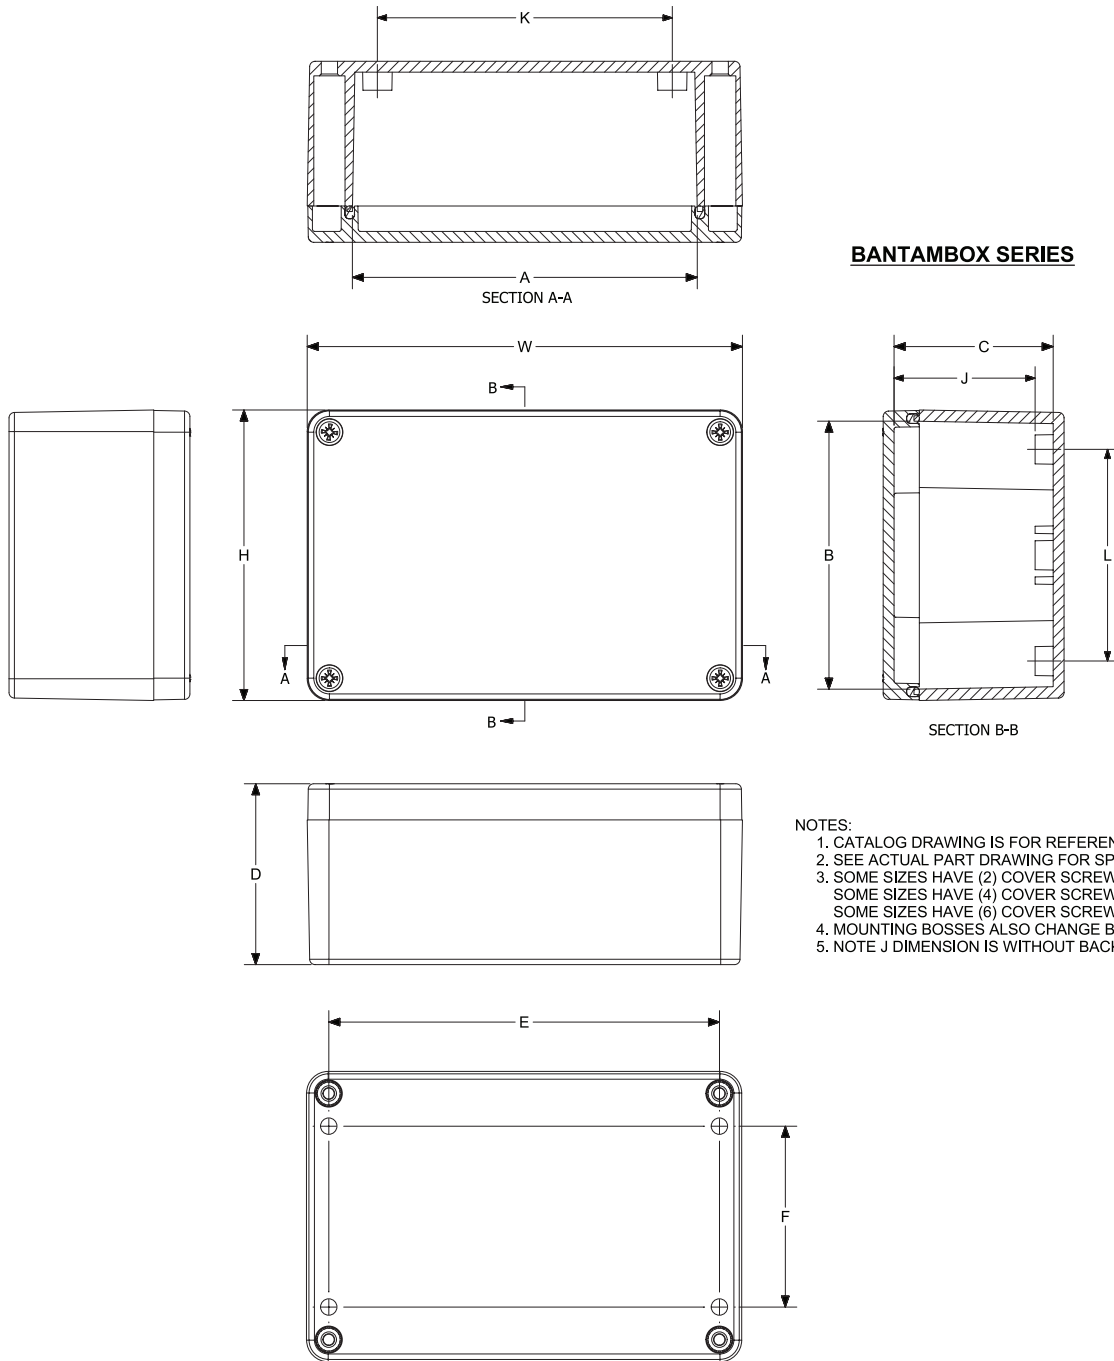

BantamBox | Opaque Cover | W

TECHNICAL DRAWINGS

BANTAMBOX SERIES

1. NOTES:
1. CATALOG DRAWING IS FOR REFERENCE ONLY
  2. SEE ACTUAL PART DRAWING FOR SPECIFIC DESIGN
  3. SOME SIZES HAVE (2) COVER SCREWS;
    SOME SIZES HAVE (4) COVER SCREWS;
    SOME SIZES HAVE (6) COVER SCREWS
  4. MOUNTING BOSSSES ALSO CHANGE BETWEEN PARTS
  5. NOTE J DIMENSION IS WITHOUT BACK PANEL INSTALLED