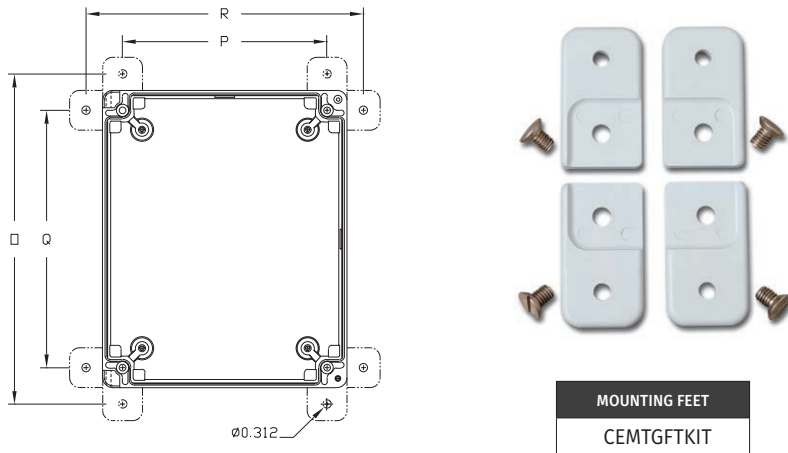

# Enclosure Specific Accessories | Mounting Feet

## Centurion Series Mounting Feet

CENTURION SERIES MOUNTING FEET DIMENSIONS				
SIZE	O	P	Q	R
<b>707</b>	8.46 (215)	5.71 (145)	5.71 (145)	8.46 (215)
<b>907</b>	10.46 (266)	5.71 (145)	7.71 (196)	8.46 (215)
<b>1109</b>	12.46 (316)	7.71 (196)	9.71 (247)	10.46 (266)
<b>1311</b>	14.46 (367)	9.71 (247)	11.71 (297)	12.46 (316)
<b>1513</b>	16.46 (418)	11.71 (297)	13.71 (348)	14.46 (367)

## DuraShield Mounting Feet

DURASHIELD D SERIES OPTIONAL MOUNTING		
USED WITH MODEL NO.	MOUNTING Q X R	MTG FOOT KIT NO.
<b>DU554W</b>	3.23 x 5.98 (82 x 152)	DUMTGKIT
<b>DU594W</b>	3.23 x 9.84 (82 x 250)	DUMTGKIT
<b>DU774W</b>	4.33 x 7.32 (110 x 186)	DUMTGKIT
<b>DU7114W</b>	4.33 x 11.26 (110 x 286)	DUMTGKIT
<b>DU10105W</b>	7.87 x 11.06 (200 x 281)	DUMTGKIT
<b>DU10165W</b>	7.87 x 16.77 (200 x 426)	DUMTGKIT
<b>DU14144W</b>	12.20 x 15.20 (310 x 386)	DUMTGKIT
<b>DU16165W</b>	13.98 x 16.77 (355 x 426)	DUMTGKIT

DURASHIELD DL SERIES OPTIONAL MOUNTING			
USED WITH MODEL NO.	MOUNTING Q X R	MOUNTING S X T	MTG FOOT KIT NO.
<b>DUL18127W</b>	12.66 x 11.34 (321 x 288)	N/A	DULMTGKIT
<b>DUL18168W</b>	13.53 x 15.73 (344 x 400)	17.70 x 11.56 (450 x 294)	DULMTGKIT
<b>DUL24168W</b>	20.63 x 17.70 (524 x 450)	24.80 x 13.53 (630 x 344)	DULMTGKIT