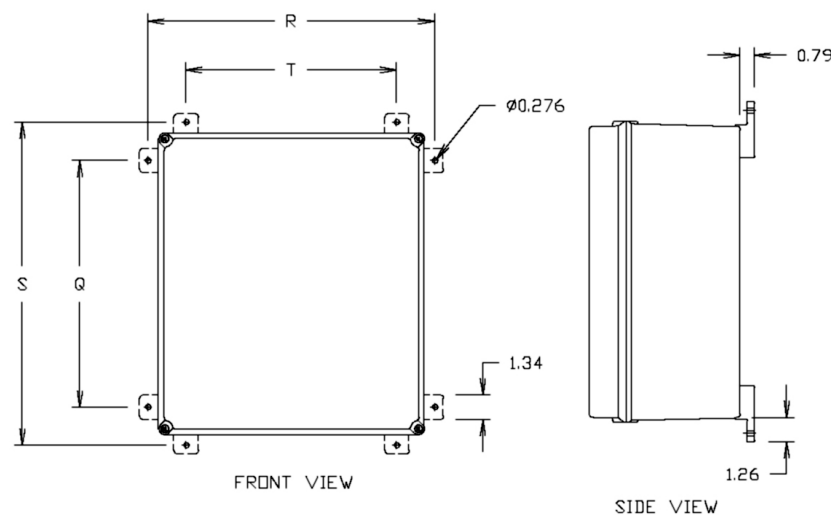

## Centurion Series Mounting Feet

CENTURION SERIES MOUNTING FEET DIMENSIONS				
SIZE	O	P	Q	R
<b>707</b>	8.46 (215)	5.71 (145)	5.71 (145)	8.46 (215)
<b>907</b>	10.46 (266)	5.71 (145)	7.71 (196)	8.46 (215)
<b>1109</b>	12.46 (316)	7.71 (196)	9.71 (247)	10.46 (266)
<b>1311</b>	14.46 (367)	9.71 (247)	11.71 (297)	12.46 (316)
<b>1513</b>	16.46 (418)	11.71 (297)	13.71 (348)	14.46 (367)

## DuraShield Mounting Feet

DURASHIELD D SERIES OPTIONAL MOUNTING		
USED WITH MODEL NO.	MOUNTING Q X R	MTG FOOT KIT NO.
<b>DU554W</b>	3.23 x 5.98 (82 x 152)	DUMTGKIT
<b>DU594W</b>	3.23 x 9.84 (82 x 250)	DUMTGKIT
<b>DU774W</b>	4.33 x 7.32 (110 x 186)	DUMTGKIT
<b>DU7114W</b>	4.33 x 11.26 (110 x 286)	DUMTGKIT
<b>DU10105W</b>	7.87 x 11.06 (200 x 281)	DUMTGKIT
<b>DU10165W</b>	7.87 x 16.77 (200 x 426)	DUMTGKIT
<b>DU14144W</b>	12.20 x 15.20 (310 x 386)	DUMTGKIT
<b>DU16165W</b>	13.98 x 16.77 (355 x 426)	DUMTGKIT

DURASHIELD DL SERIES OPTIONAL MOUNTING			
USED WITH MODEL NO.	MOUNTING Q X R	MOUNTING S X T	MTG FOOT KIT NO.
<b>DUL18127W</b>	12.66 x 11.34 (321 x 288)	N/A	DULMTGKIT
<b>DUL18168W</b>	13.53 x 15.73 (344 x 400)	17.70 x 11.56 (450 x 294)	DULMTGKIT
<b>DUL24168W</b>	20.63 x 17.70 (524 x 450)	24.80 x 13.53 (630 x 344)	DULMTGKIT