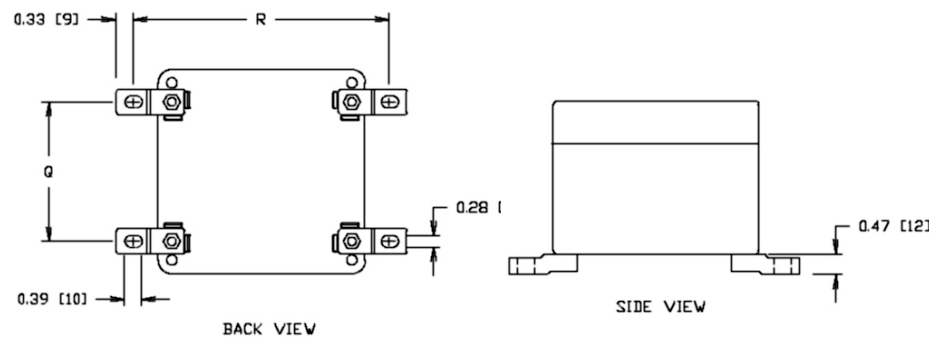

## Centurion Series Mounting Feet

CENTURION SERIES MOUNTING FEET DIMENSIONS				
SIZE	O	P	Q	R
<b>707</b>	8.46 (215)	5.71 (145)	5.71 (145)	8.46 (215)
<b>907</b>	10.46 (266)	5.71 (145)	7.71 (196)	8.46 (215)
<b>1109</b>	12.46 (316)	7.71 (196)	9.71 (247)	10.46 (266)
<b>1311</b>	14.46 (367)	9.71 (247)	11.71 (297)	12.46 (316)
<b>1513</b>	16.46 (418)	11.71 (297)	13.71 (348)	14.46 (367)

## DuraShield Mounting Feet

DURASHIELD D SERIES OPTIONAL MOUNTING		
USED WITH MODEL NO.	MOUNTING Q X R	MTG FOOT KIT NO.
<b>DU554W</b>	3.23 x 5.98 (82 x 152)	DUMTGKIT
<b>DU594W</b>	3.23 x 9.84 (82 x 250)	DUMTGKIT
<b>DU774W</b>	4.33 x 7.32 (110 x 186)	DUMTGKIT
<b>DU7114W</b>	4.33 x 11.26 (110 x 286)	DUMTGKIT
<b>DU10105W</b>	7.87 x 11.06 (200 x 281)	DUMTGKIT
<b>DU10165W</b>	7.87 x 16.77 (200 x 426)	DUMTGKIT
<b>DU14144W</b>	12.20 x 15.20 (310 x 386)	DUMTGKIT
<b>DU16165W</b>	13.98 x 16.77 (355 x 426)	DUMTGKIT